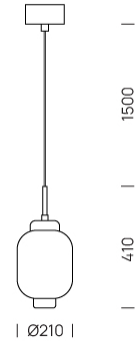

## Dimension

## Specification

SERIES	: COTDY
ITEM CODE	: COTDY-P22
DESCRIPTION	: PENDANT LAMP
SIZE	: Ø210 x H410+1500 (MM)
INSTALLATION	: SURFACE MOUNTED
DRILL SIZE	: -
WEIGHT	: 2.4 KG
MATERIAL	: ALUMINUM , MARBLE , GLASS
COLOR	: WHITE
REFLECTOR	: -
DIFFUSER	: -
IP RATING	: 20
LIGHT SOURCES	: LED
SOCKET	: -
WATTS	: 8.7W
INPUT VOLTAGE	: -
OUTPUT VOLTAGE	: -
AMBIENT TEMPERATURE	: -
CCT	: 3000K
CRI	: -
BEAM ANGLE	: -
LUMEN POWER	: -
LIFETIME	: -
CONTROL GEAR	: LED DRIVER INCLUDED
ACCESSORIES	: -
REMARKS	: -