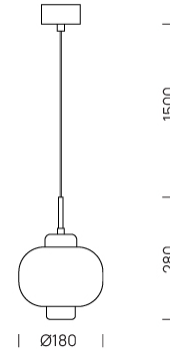

## Dimension

## Specification

SERIES	: COTDY
ITEM CODE	: COTDY-P18
DESCRIPTION	: PENDANT LAMP
SIZE	: Ø180 x H280+1500 (MM)
INSTALLATION	: SURFACE MOUNTED
DRILL SIZE	: -
WEIGHT	: 1.8 KG
MATERIAL	: ALUMINUM , MARBLE , GLASS
COLOR	: WHITE
REFLECTOR	: -
DIFFUSER	: -
IP RATING	: 20
LIGHT SOURCES	: LED
SOCKET	: -
WATTS	: 5W
INPUT VOLTAGE	: -
OUTPUT VOLTAGE	: -
AMBIENT TEMPERATURE	: -
CCT	: 3000K
CRI	: -
BEAM ANGLE	: -
LUMEN POWER	: -
LIFETIME	: -
CONTROL GEAR	: LED DRIVER INCLUDED
ACCESSORIES	: -
REMARKS	: -