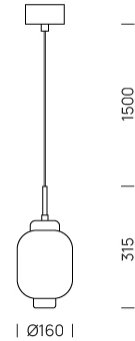

PROJECT : _____
SALE : _____

Lampitude

Product

Dimension

Specification

SERIES	: COTDY
ITEM CODE	: COTDY-P16
DESCRIPTION	: PENDANT LAMP
SIZE	: Ø160 x H315+1500 (MM)
INSTALLATION	: SURFACE MOUNTED
DRILL SIZE	: -
WEIGHT	: 1.7 KG
MATERIAL	: ALUMINUM , MARBLE , GLASS
COLOR	: WHITE
REFLECTOR	: -
DIFFUSER	: -
IP RATING	: 20
LIGHT SOURCES	: LED
SOCKET	: -
WATTS	: 8.7W
INPUT VOLTAGE	: -
OUTPUT VOLTAGE	: -
AMBIENT TEMPERATURE	: -
CCT	: 3000K
CRI	: -
BEAM ANGLE	: -
LUMEN POWER	: -
LIFETIME	: -
CONTROL GEAR	: LED DRIVER INCLUDED
ACCESSORIES	: -
REMARKS	: -