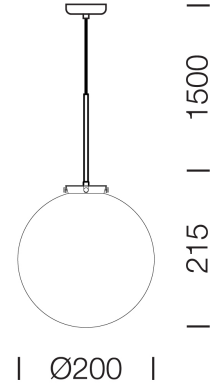

PROJECT : _____

SALE : _____

Lampitude®
TURN ON YOUR ATTITUDE

Product

Dimension

COPP-PS

COPP-PM

COPP-PB

Specification

ITEM CODE	:	COPP-PS
SERIES	:	COPP
BRAND	:	LAMPTITUDE
LAMP TYPE	:	INCANDESCENT OR LED
LAMP BASE	:	1*E27 MAX 40W
DESCRIPTION	:	HANGING LAMP
INSTALLATION	:	SURFACE MOUNTED BASE
MATERIAL	:	CHROME STEEL, COPPER FINISH GLASS
COLOR	:	COPPER
CONTROL GEAR	:	N/A
REFLECTOR	:	N/A