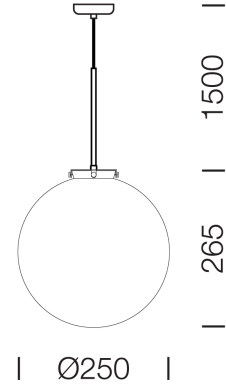

PROJECT : _____

SALE : _____

Lampitude®
TURN ON YOUR ATTITUDE

Product

Dimension

COPP-PS

COPP-PM

COPP-PB

Specification

ITEM CODE	:	COPP-PM
SERIES	:	COPP
BRAND	:	LAMPTITUDE
LAMP TYPE	:	INCANDESCENT OR LED
LAMP BASE	:	1*E27 MAX 40W
DESCRIPTION	:	HANGING LAMP
INSTALLATION	:	SURFACE MOUNTED BASE
MATERIAL	:	CHROME STEEL, COPPER FINISH GLASS
COLOR	:	COPPER
CONTROL GEAR	:	N/A
REFLECTOR	:	N/A