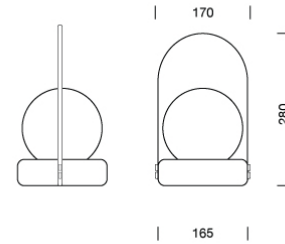

## Dimension

## Specification

ITEM CODE	:	COMO-T-BK
SERIES	:	COMO
BRAND	:	LAMPTITUDE
LAMP TYPE	:	INCANDESCENT OR LED
LAMP BASE	:	1*G9 MAX 7W
DESCRIPTION	:	TABLE LAMP
INSTALLATION	:	STANDING LAMP
MATERIAL	:	OPAL GLASS , POWDER COATED ALUMINIUM , STEEL
NET WEIGHT	:	2 kg
COLOR	:	BLACK
CONTROL GEAR	:	N/A
REFLECTOR	:	N/A