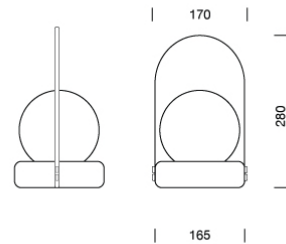

## Dimension

## Specification

ITEM CODE	:	COMO-T-BK
SERIES	:	COMO
BRAND	:	LAMPTITUDE
LAMP TYPE	:	INCANDESCENT OR LED
LAMP BASE	:	1*G9 MAX 7W
DESCRIPTION	:	TABLE LAMP
INSTALLATION	:	STANDING LAMP
MATERIAL	:	OPAL GLASS , POWDER COATED ALUMINIUM , STEEL
NET WEIGHT	:	2 kg
COLOR	:	BLACK
CONTROL GEAR	:	N/A
REFLECTOR	:	N/A