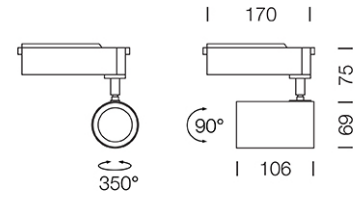

PROJECT : _____

SALE : _____

Lampitude®
TURN ON YOUR ATTITUDE

Product

Dimension

Specification

ITEM CODE	:	COIN50-TRACK-WW
SERIES	:	COIN50-TRACK
BRAND	:	LAMPTITUDE
LAMP TYPE	:	LED
LAMP BASE	:	1*LED COIN50 MAX 12.9W
DESCRIPTION	:	ADJUSTABLE TRACK LIGHT
INSTALLATION	:	3 CIRCUIT TRACK LIGHT
MATERIAL	:	POWDER COATED ALUMINUM, P.E
COLOR	:	MATT WHITE
CONTROL GEAR	:	CONSTANT LED DRIVER (EXCLUDED)
REFLECTOR	:	N/A