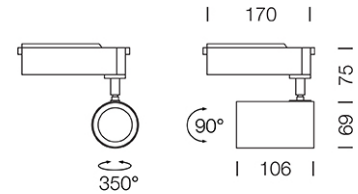

PROJECT : _____

SALE : _____

Lampitude®
TURN ON YOUR ATTITUDE

Product

Dimension

Specification

ITEM CODE	:	COIN50-TRACK-BK
SERIES	:	COIN50-TRACK
BRAND	:	LAMPTITUDE
LAMP TYPE	:	LED
LAMP BASE	:	1*LED COIN50 MAX 12.9W
DESCRIPTION	:	ADJUSTABLE TRACK LIGHT
INSTALLATION	:	3 CIRCUIT TRACK LIGHT
MATERIAL	:	POWDER COATED ALUMINUM, P.E
COLOR	:	MATT BLACK
CONTROL GEAR	:	CONSTANT LED DRIVER (EXCLUDED)
REFLECTOR	:	N/A