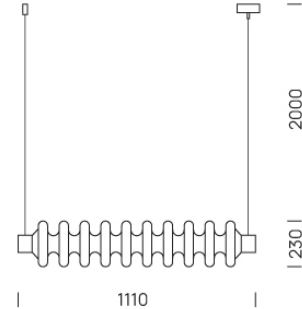

PROJECT : _____
SALE : _____

Lampitude

Product

Dimension

Specification

SERIES : COGS
ITEM CODE : COGS-PL-BK
DESCRIPTION : PENDANT LAMP
SIZE : L1110 X W230 X H230+2000 (MM)

INSTALLATION : SURFACE MOUNTED
DRILL SIZE : -
WEIGHT : 4.2 KG
MATERIAL : METAL , PC
COLOR : WHITE , MATT BLACK
REFLECTOR : -
DIFFUSER : -
IP RATING : 20

LIGHT SOURCES : LED
SOCKET : -
WATTS : 17 W
INPUT VOLTAGE : -
OUTPUT VOLTAGE : -
CCT : -
CRI : -
BEAM ANGLE : -
LUMEN POWER : -
LIFETIME : -

CONTROL GEAR : LED DRIVER INCLUDED
ACCESSORIES : -
REMARKS : -