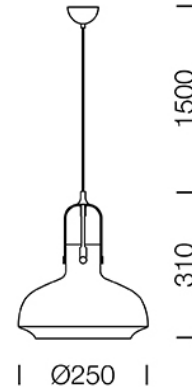

PROJECT : _____

SALE : _____

Lampitude®
TURN ON YOUR ATTITUDE

Product

Dimension

Specification

ITEM CODE	:	COFO-PS-GY
SERIES	:	COFO
BRAND	:	LAMPTITUDE
LAMP TYPE	:	INCANDESCENT OR LED
LAMP BASE	:	1*E27 MAX 40W
DESCRIPTION	:	HANGING LAMP
INSTALLATION	:	SURFACE MOUNTED BASE
MATERIAL	:	POWDER COATED STEEL
COLOR	:	SANDED GRAY
CONTROL GEAR	:	N/A
REFLECTOR	:	N/A