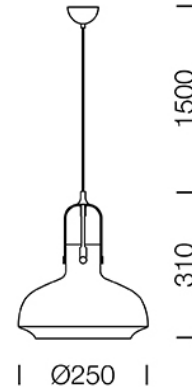

PROJECT : _____

SALE : _____

Lamptitude®
TURN ON YOUR ATTITUDE

Product

Dimension

Specification

ITEM CODE	:	COFO-PS-BK
SERIES	:	COFO
BRAND	:	LAMPTITUDE
LAMP TYPE	:	INCANDESCENT OR LED
LAMP BASE	:	1*E27 MAX 40W
DESCRIPTION	:	HANGING LAMP
INSTALLATION	:	SURFACE MOUNTED BASE
MATERIAL	:	POWDER COATED STEEL
COLOR	:	SANDED BLACK
CONTROL GEAR	:	N/A
REFLECTOR	:	N/A