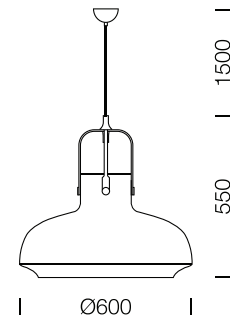

PROJECT : _____

SALE : _____

Lampitude®
TURN ON YOUR ATTITUDE

Product

Dimension

Specification

ITEM CODE	:	COFO-PL-GY-L
SERIES	:	COFO
BRAND	:	LAMPTITUDE
LAMP TYPE	:	INCANDESCENT OR LED
LAMP BASE	:	1*E27 MAX 40W
DESCRIPTION	:	HANGING LAMP
INSTALLATION	:	SURFACE MOUNTED BASE
MATERIAL	:	POWDER COATED STEEL
COLOR	:	SANDED GRAY
CONTROL GEAR	:	N/A
REFLECTOR	:	N/A