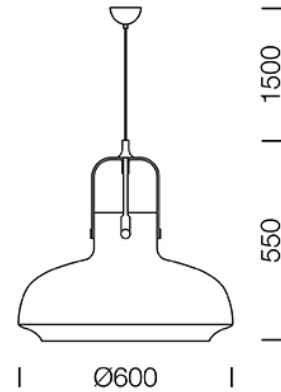

PROJECT : _____

SALE : _____

Lampitude®
TURN ON YOUR ATTITUDE

Product

Dimension

Specification

ITEM CODE	:	COFO-PL-BK
SERIES	:	COFO
BRAND	:	LAMPTITUDE
LAMP TYPE	:	INCANDESCENT OR LED
LAMP BASE	:	1*E27 MAX 40W
DESCRIPTION	:	HANGING LAMP
INSTALLATION	:	SURFACE MOUNTED BASE
MATERIAL	:	POWDER COATED STEEL
COLOR	:	SANDED BLACK
CONTROL GEAR	:	N/A
REFLECTOR	:	N/A