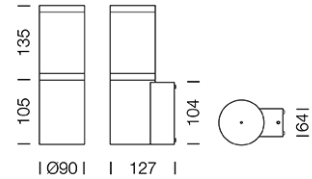

PROJECT : _____

SALE : _____

Lampitude®
TURN ON YOUR ATTITUDE

Product

Dimension

Specification

ITEM CODE	:	CLON-W-WW
SERIES	:	CLON
BRAND	:	LAMPTITUDE
LAMP TYPE	:	COMPACT FLUORESCENT OR LED
LAMP BASE	:	1*E27 MAX 15W
DESCRIPTION	:	OUTDOOR WALL LAMP
INSTALLATION	:	SURFACE MOUNTED WALL
MATERIAL	:	POWDER COATED DIE-CAST ALUMINUM OPAL POLYCARBONATE
IP RATING	:	IP54
COLOR	:	WHITE
CONTROL GEAR	:	N/A
REFLECTOR	:	N/A