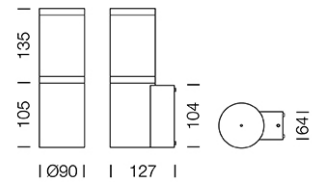

PROJECT : _____

SALE : _____

Lampitude®
TURN ON YOUR ATTITUDE

Product

Dimension

Specification

ITEM CODE	:	CLON-W-BK
SERIES	:	CLON
BRAND	:	LAMPTITUDE
LAMP TYPE	:	COMPACT FLUORESCENT OR LED
LAMP BASE	:	1*E27 MAX 15W
DESCRIPTION	:	OUTDOOR WALL LAMP
INSTALLATION	:	SURFACE MOUNTED WALL
MATERIAL	:	POWDER COATED DIE-CAST ALUMINUM OPAL POLYCARBONATE
IP RATING	:	IP54
COLOR	:	DARK GRAY
CONTROL GEAR	:	N/A
REFLECTOR	:	N/A