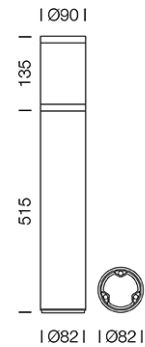

PROJECT : _____

SALE : _____

Lampitude®
TURN ON YOUR ATTITUDE

Product

Dimension

Specification

| | | |
|--------------|---|---|
| ITEM CODE | : | CLON-B65-WW |
| SERIES | : | CLON |
| BRAND | : | LAMPTITUDE |
| LAMP TYPE | : | COMPACT FLUORESCENT OR LED |
| LAMP BASE | : | 1*E27 MAX 15W |
| DESCRIPTION | : | OUTDOOR BOLLARD LAMP |
| INSTALLATION | : | SURFACE MOUNTED |
| MATERIAL | : | POWDER COATED DIE-CAST ALUMINUM OPAL POLYCARBONATE |
| IP RATING | : | IP54 |
| COLOR | : | WHITE |
| CONTROL GEAR | : | N/A |
| REFLECTOR | : | N/A |