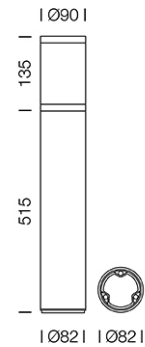

## Dimension

## Specification

ITEM CODE	:	CLON-B65-BK
SERIES	:	CLON
BRAND	:	LAMPTITUDE
LAMP TYPE	:	COMPACT FLUORESCENT OR LED
LAMP BASE	:	1*E27 MAX 15W
DESCRIPTION	:	OUTDOOR BOLLARD LAMP
INSTALLATION	:	SURFACE MOUNTED
MATERIAL	:	POWDER COATED DIE-CAST ALUMINUM OPAL POLYCARBONATE
IP RATING	:	IP54
COLOR	:	DARK GRAY
CONTROL GEAR	:	N/A
REFLECTOR	:	N/A