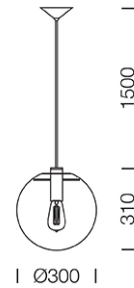

PROJECT : _____

SALE : _____

Lamptitude®
TURN ON YOUR ATTITUDE

Product

Dimension

Specification

ITEM CODE	:	CLEAR-PS
SERIES	:	CLEAR
BRAND	:	LAMPTITUDE
LAMP TYPE	:	INCANDESCENT OR LED
LAMP BASE	:	1*E27 MAX 60W
DESCRIPTION	:	PENDANT LAMP
INSTALLATION	:	SURFACE MOUNTED BASE
MATERIAL	:	POWDER COATED STEEL, GLASS
COLOR	:	BLACK
CONTROL GEAR	:	N/A
REFLECTOR	:	N/A