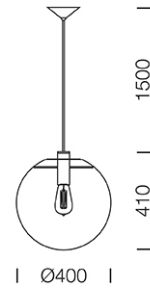

## Dimension

## Specification

ITEM CODE	:	CLEAR-PM
SERIES	:	CLEAR
BRAND	:	LAMPTITUDE
LAMP TYPE	:	INCANDESCENT OR LED
LAMP BASE	:	1*E27 MAX 60W
DESCRIPTION	:	PENDANT LAMP
INSTALLATION	:	SURFACE MOUNTED BASE
MATERIAL	:	POWDER COATED STEEL, GLASS
COLOR	:	BLACK
CONTROL GEAR	:	N/A
REFLECTOR	:	N/A