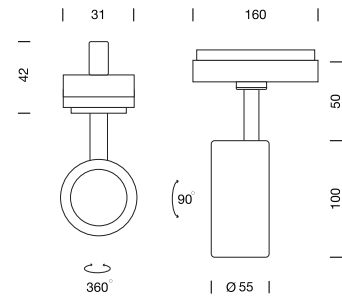

PROJECT : _____

SALE : _____

Lampitude®
TURN ON YOUR ATTITUDE

Product

Dimension

Specification

ITEM CODE	:	CIRO2-COIN50-TRACK-WW
SERIES	:	CIRO2-COIN50-TRACK
BRAND	:	LAMPTITUDE
LAMP TYPE	:	LED
LAMP BASE	:	1*LED COIN50 MAX 12.9W
DESCRIPTION	:	ADJUSTABLE TRACK LIGHT
INSTALLATION	:	3 CIRCUIT TRACK LIGHT
MATERIAL	:	POWDER COATED ALUMINUM, P.E
NET WEIGHT	:	0.6 kg
COLOR	:	SANDY WHITE
CONTROL GEAR	:	CONSTANT LED DRIVER (INCLUDED)
REFLECTOR	:	N/A