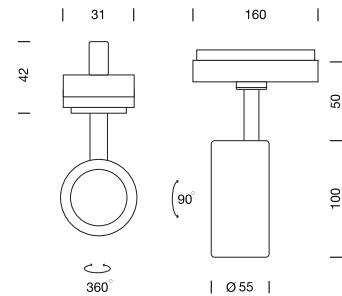

PROJECT : _____

SALE : _____

Lampitude®
TURN ON YOUR ATTITUDE

Product

Dimension

Specification

ITEM CODE	:	CIRO2-COIN50-TRACK-BK
SERIES	:	CIRO2-COIN50-TRACK
BRAND	:	LAMPTITUDE
LAMP TYPE	:	LED
LAMP BASE	:	1*LED COIN50 MAX 12.9W
DESCRIPTION	:	ADJUSTABLE TRACK LIGHT
INSTALLATION	:	3 CIRCUIT TRACK LIGHT
MATERIAL	:	POWDER COATED ALUMINUM, P.E
NET WEIGHT	:	0.6 kg
COLOR	:	SANDY BLACK
CONTROL GEAR	:	CONSTANT LED DRIVER (INCLUDED)
REFLECTOR	:	N/A