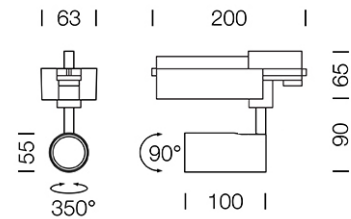

PROJECT : _____

SALE : _____

Lampitude®
TURN ON YOUR ATTITUDE

Product

Dimension

Specification

ITEM CODE	:	CIRO-COIN50-TRACK-WW
SERIES	:	CIRO-COIN50-TRACK
BRAND	:	LAMPTITUDE
LAMP TYPE	:	LED
LAMP BASE	:	1*LED COIN50 MAX 12.9W
DESCRIPTION	:	ADJUSTABLE TRACK LIGHT
INSTALLATION	:	3 CIRCUIT TRACK LIGHT
MATERIAL	:	POWDER COATED ALUMINUM, P.E
COLOR	:	MATT WHITE
CONTROL GEAR	:	CONSTANT LED DRIVER (EXCLUDED)
REFLECTOR	:	N/A