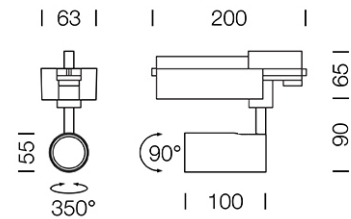

PROJECT : _____

SALE : _____

Lampitude®
TURN ON YOUR ATTITUDE

Product

Dimension

Specification

ITEM CODE	:	CIRO-COIN50-TRACK-MGD
SERIES	:	CIRO-COIN50-TRACK
BRAND	:	LAMPTITUDE
LAMP TYPE	:	LED
LAMP BASE	:	1*LED COIN50 MAX 12.9W
DESCRIPTION	:	ADJUSTABLE TRACK LIGHT
INSTALLATION	:	3 CIRCUIT TRACK LIGHT
MATERIAL	:	POWDER COATED ALUMINUM, P.E
COLOR	:	MATT GOLD, MATT BLACK
CONTROL GEAR	:	CONSTANT LED DRIVER (EXCLUDED)
REFLECTOR	:	N/A