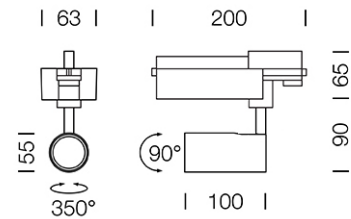

PROJECT : _____

SALE : _____

Lampitude®
TURN ON YOUR ATTITUDE

Product

Dimension

Specification

ITEM CODE	:	CIRO-COIN50-TRACK-MCP
SERIES	:	CIRO-COIN50-TRACK
BRAND	:	LAMPTITUDE
LAMP TYPE	:	LED
LAMP BASE	:	1*LED COIN50 MAX 12.9W
DESCRIPTION	:	ADJUSTABLE TRACK LIGHT
INSTALLATION	:	3 CIRCUIT TRACK LIGHT
MATERIAL	:	POWDER COATED ALUMINUM, P.E
COLOR	:	MATT COPPER, MATT BLACK
CONTROL GEAR	:	CONSTANT LED DRIVER (EXCLUDED)
REFLECTOR	:	N/A