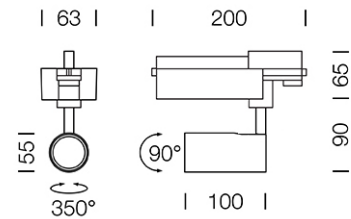

PROJECT : _____

SALE : _____

Lampitude®
TURN ON YOUR ATTITUDE

Product

Dimension

Specification

ITEM CODE	:	CIRO-COIN50-TRACK-CH
SERIES	:	CIRO-COIN50-TRACK
BRAND	:	LAMPTITUDE
LAMP TYPE	:	LED
LAMP BASE	:	1*LED COIN50 MAX 12/9W
DESCRIPTION	:	ADJUSTABLE TRACK LIGHT
INSTALLATION	:	3 CIRCUIT TRACK LIGHT
MATERIAL	:	ALUMINUM, P.E
COLOR	:	CHROME, BLACK
CONTROL GEAR	:	CONSTANT LED DRIVER (EXCLUDED)
REFLECTOR	:	N/A