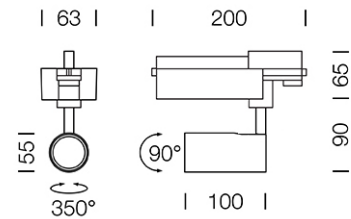

PROJECT : _____

SALE : _____

Lampitude®
TURN ON YOUR ATTITUDE

Product

Dimension

Specification

ITEM CODE	:	CIRO-COIN50-TRACK-CGD
SERIES	:	CIRO-COIN50-TRACK
BRAND	:	LAMPTITUDE
LAMP TYPE	:	LED
LAMP BASE	:	1*LED COIN50 MAX 12/9W
DESCRIPTION	:	ADJUSTABLE TRACK LIGHT
INSTALLATION	:	3 CIRCUIT TRACK LIGHT
MATERIAL	:	ALUMINUM, P.E
COLOR	:	GOLD CHROME, BLACK
CONTROL GEAR	:	CONSTANT LED DRIVER (EXCLUDED)
REFLECTOR	:	N/A