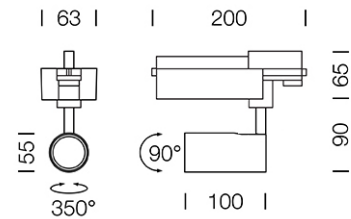

PROJECT : _____

SALE : _____

Lampitude®
TURN ON YOUR ATTITUDE

Product

Dimension

Specification

ITEM CODE	:	CIRO-COIN50-TRACK-CCP
SERIES	:	CIRO-COIN50-TRACK
BRAND	:	LAMPTITUDE
LAMP TYPE	:	LED
LAMP BASE	:	1*LED COIN50 MAX 12/9W
DESCRIPTION	:	ADJUSTABLE TRACK LIGHT
INSTALLATION	:	3 CIRCUIT TRACK LIGHT
MATERIAL	:	ALUMINUM, P.E
COLOR	:	COPPER CHROME, BLACK
CONTROL GEAR	:	CONSTANT LED DRIVER (EXCLUDED)
REFLECTOR	:	N/A