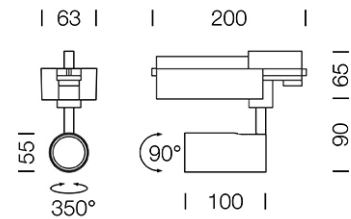

## Dimension

## Specification

ITEM CODE	:	CIRO-COIN50-TRACK-BK
SERIES	:	CIRO-COIN50-TRACK
BRAND	:	LAMPTITUDE
LAMP TYPE	:	LED
LAMP BASE	:	1*LED COIN50 MAX 12.9W
DESCRIPTION	:	ADJUSTABLE TRACK LIGHT
INSTALLATION	:	3 CIRCUIT TRACK LIGHT
MATERIAL	:	POWDER COATED ALUMINUM, P.E
COLOR	:	MATT BLACK
CONTROL GEAR	:	CONSTANT LED DRIVER (EXCLUDED)
REFLECTOR	:	N/A