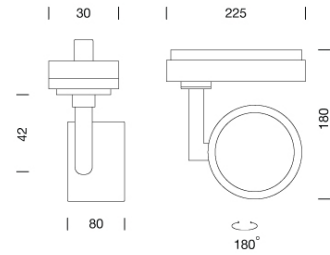

PROJECT : _____

SALE : _____

Lamptitude[®]
TURN ON YOUR ATTITUDE

Product

Dimension

Specification

ITEM CODE	:	CIRO-111-TRACK-WH-LP
SERIES	:	CIRO
BRAND	:	LAMPTITUDE
LAMP TYPE	:	LED
LAMP BASE	:	1*LED COIN 111 220-240V DC MAX 25.9W
DESCRIPTION	:	ADJUSTABLE TRACK LIGHT
INSTALLATION	:	3 CIRCUIT TRACK LIGHT
MATERIAL	:	POWER COATED ALUMINUM
NET WEIGHT	:	0.7 kg
COLOR	:	WHITE
CONTROL GEAR	:	LED DRIVER INCLUDED
REFLECTOR	:	N/A