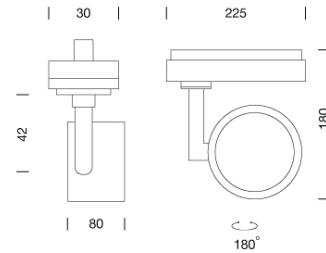

PROJECT : _____

SALE : _____

Lamptitude®
TURN ON YOUR ATTITUDE

Product

Dimension

Specification

ITEM CODE	:	CIRO-111-TRACK-BK-LP
SERIES	:	CIRO
BRAND	:	LAMPTITUDE
LAMP TYPE	:	LED
LAMP BASE	:	1*LED COIN 111 220-240V DC MAX 25.9W
DESCRIPTION	:	ADJUSTABLE TRACK LIGHT
INSTALLATION	:	3 CIRCUIT TRACK LIGHT
MATERIAL	:	POWER COATED ALUMINUM
NET WEIGHT	:	0.7 kg
COLOR	:	BLACK
CONTROL GEAR	:	LED DRIVER INCLUDED
REFLECTOR	:	N/A