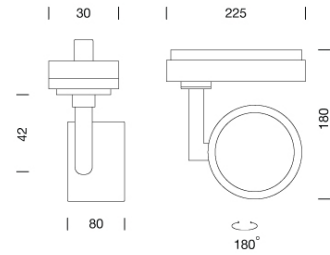

PROJECT : _____

SALE : _____

Lamptitude[®]
TURN ON YOUR ATTITUDE

Product

Dimension

Specification

ITEM CODE	:	CIRO-111-TRACK-BK-HP
SERIES	:	CIRO
BRAND	:	LAMPTITUDE
LAMP TYPE	:	LED
LAMP BASE	:	1*LED COIN 111 220-240V DC MAX 37.6W
DESCRIPTION	:	ADJUSTABLE TRACK LIGHT
INSTALLATION	:	3 CIRCUIT TRACK LIGHT
MATERIAL	:	POWER COATED ALUMINUM
NET WEIGHT	:	0.7 kg
COLOR	:	BLACK
CONTROL GEAR	:	LED DRIVER INCLUDED
REFLECTOR	:	N/A