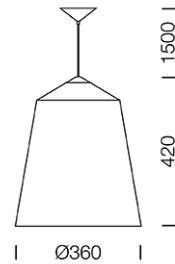

PROJECT : _____

SALE : _____

Lampitude®
TURN ON YOUR ATTITUDE

Product

Dimension

Specification

ITEM CODE	:	CIRCUS-M-WH
SERIES	:	CIRCUS
BRAND	:	LAMPTITUDE
LAMP TYPE	:	COMPACT FLUORESCENT OR LED
LAMP BASE	:	1*E27 MAX 20W
DESCRIPTION	:	PENDANT LAMP
INSTALLATION	:	SURFACE MOUNTED BASE
MATERIAL	:	POWDER COATED STEEL
COLOR	:	WHITE, GOLD
CONTROL GEAR	:	N/A
REFLECTOR	:	N/A