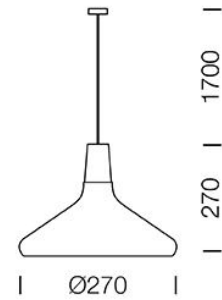

PROJECT : _____

SALE : _____

Lampitude®
TURN ON YOUR ATTITUDE

Product

Dimension

Specification

ITEM CODE	:	CIPPI-B-GY
SERIES	:	CIPPI
BRAND	:	LAMPTITUDE
LAMP TYPE	:	COMPACT FLUORESCENT OR LED
LAMP BASE	:	1*E27 MAX 20W
DESCRIPTION	:	PENDANT LAMP
INSTALLATION	:	SURFACE MOUNTED BASE
MATERIAL	:	BRUSHED ALUMINUM , WOOD
COLOR	:	ALUMINUM
CONTROL GEAR	:	N/A
REFLECTOR	:	N/A