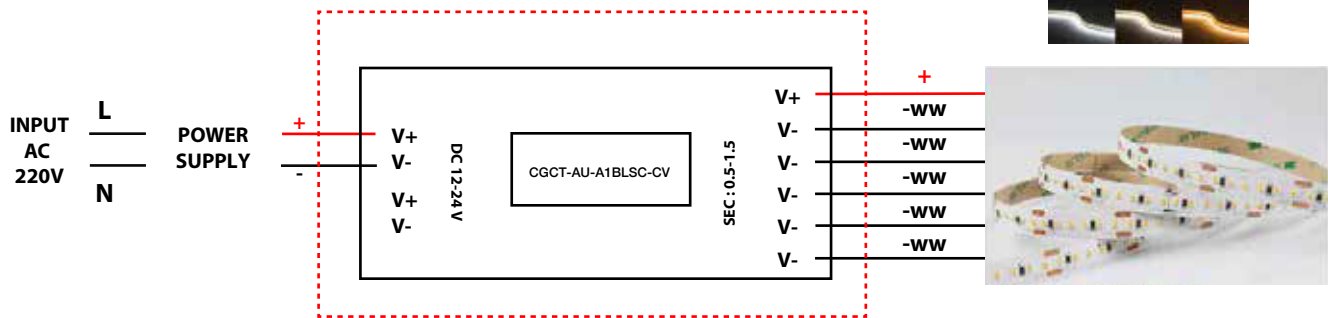

Specification

ITEM CODE	: CGCT-AU-A1BLSC-CV
DESCRIPTION	: BLUETOOTH SMART CONTROLLER
SIZE	: W185 X L40 X H31 (MM)
WEIGHT	: 0.099 KG
MATERIAL	: PLASTIC
COLOR	: WHITE, BLUE
INPUT VOLTAGE	: 12-24V DC
MAX OUTPUT CURRENT	: 4A/CHANNEL
WORKING TEMP	: -20°C to +50°C
DIMMING RANGE	: 0-100%
BLUETOOTH SLAVE	: YES
PWM DIMMING	: YES

LED RIBBON
12/24 V DC

WIRING DIAGRAM