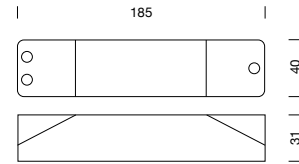

PROJECT : _____
 SALE : _____

Product

Dimension

Specification

ITEM CODE	: CGCT-AU-A1BLSC-CV
DESCRIPTION	: BLUETOOTH SMART CONTROLLER
SIZE	: W185 X L40 X H31 (MM)
WEIGHT	: 0.099 KG
MATERIAL	: PLASTIC
COLOR	: WHITE, BLUE
INPUT VOLTAGE	: 12-24V DC
MAX OUTPUT CURRENT	: 4A/CHANNEL
WORKING TEMP	: -20°C to +50°C
DIMMING RANGE	: 0-100%
BLUETOOTH SLAVE	: YES
PWM DIMMING	: YES