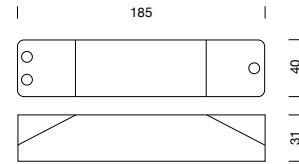

PROJECT : _____
 SALE : _____

Product

Dimension

Specification

ITEM CODE	:	CGCT-AU-A1BLRGBCX-CV+LT
DESCRIPTION	:	BLUETOOTH SMART CONTROLLER
SIZE	:	W185 X L40 X H31 (MM)
WEIGHT	:	0.1 KG
MATERIAL	:	PLASTIC
COLOR	:	WHITE, BLUE
INPUT VOLTAGE	:	12-24V DC
MAX OUTPUT CURRENT	:	4A/CHANNEL
WORKING TEMP	:	-20°C to +50°C
DIMMING RANGE	:	0-100%
BLUETOOTH SLAVE	:	YES
PWM DIMMING	:	YES

WIRING DIAGRAM