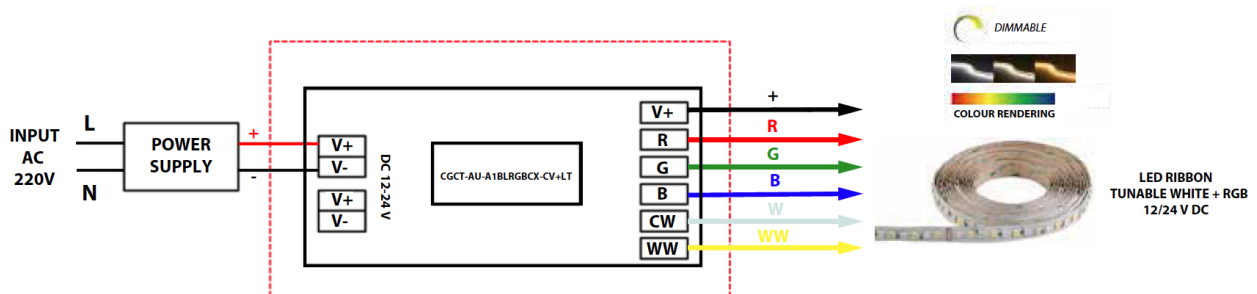

PROJECT : _____
 SALE : _____

Product

Dimension

Specification

ITEM CODE	:	CGCT-AU-A1BLRGBCX-CV+LT
DESCRIPTION	:	BLUETOOTH SMART CONTROLLER
SIZE	:	W185 X L40 X H31 (MM)
WEIGHT	:	0.1 KG
MATERIAL	:	PLASTIC
COLOR	:	WHITE, BLUE
INPUT VOLTAGE	:	12-24V DC
MAX OUTPUT CURRENT	:	4A/CHANNEL
WORKING TEMP	:	-20°C to +50°C
DIMMING RANGE	:	0-100%
BLUETOOTH SLAVE	:	YES
PWM DIMMING	:	YES