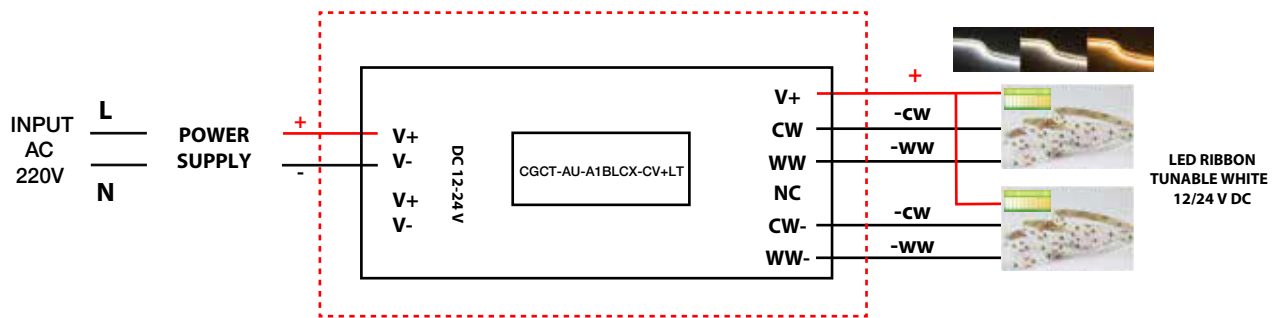

PROJECT : \_\_\_\_\_  
 SALE : \_\_\_\_\_

Product

Dimension

Specification

ITEM CODE	:	CGCT-AU-A1BLCX-CV+LT
DESCRIPTION	:	BLUETOOTH SMART CONTROLLER
SIZE	:	W185 X L40 X H31 (MM)
WEIGHT	:	0.097 KG
MATERIAL	:	PLASTIC
COLOR	:	WHITE, BLUE
INPUT VOLTAGE	:	12-24V DC
MAX OUTPUT CURRENT	:	4A/CHANNEL
WORKING TEMP	:	-20°C to +50°C
DIMMING RANGE	:	0-100%
BLUETOOTH SLAVE	:	YES
PWM DIMMING	:	YES

WIRING DIAGRAM