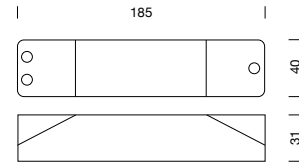

PROJECT : \_\_\_\_\_  
 SALE : \_\_\_\_\_

Product

Dimension

Specification

ITEM CODE	:	CGCT-AU-A1BLCX-CV+LT
DESCRIPTION	:	BLUETOOTH SMART CONTROLLER
SIZE	:	W185 X L40 X H31 (MM)
WEIGHT	:	0.097 KG
MATERIAL	:	PLASTIC
COLOR	:	WHITE, BLUE
INPUT VOLTAGE	:	12-24V DC
MAX OUTPUT CURRENT	:	4A/CHANNEL
WORKING TEMP	:	-20°C to +50°C
DIMMING RANGE	:	0-100%
BLUETOOTH SLAVE	:	YES
PWM DIMMING	:	YES

WIRING DIAGRAM