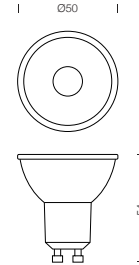

PROJECT : _____
SALE : _____

Lampitude

Product

Dimension

Specification

SERIES	: CGBU-PH5.5W
ITEM CODE	: CGBU-PH5.5W-LED-GU10-EXC-4.0K-36D-D
DESCRIPTION	: GU10 BULB
SIZE	: Ø50 X H54 (MM)
INSTALLATION	: -
DRILL SIZE	: -
WEIGHT	: 0.05 KG
MATERIAL	: GLASS
COLOR	: BLACK
REFLECTOR	: -
DIFFUSER	: PC LEN
IP RATING	: 20
LIGHT SOURCES	: LED DOB
WATTS	: 5.5W
INPUT VOLTAGE	: AC 220-240V 50/60 Hz
OUTPUT VOLTAGE	: -
CCT	: 4000K
CRI	: 97
BEAM ANGLE	: 36°
LUMEN POWER	: 400LM
AMBIENT TEMP	: -20°C TO +40°C
LIFETIME	: 40,000 Hrs
CONTROL GEAR	: -
ACCESSORIES	: -
REMARKS	: DIMMABLE TRIAC (PHASE-CUT)