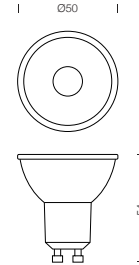

PROJECT : _____
SALE : _____

Lampitude

Product

Dimension

Specification

SERIES	: CGBU-PH5.5W
ITEM CODE	: CGBU-PH5.5W-LED-GU10-EXC-3.0K-36D-D
DESCRIPTION	: GU10 BULB
SIZE	: Ø50 X H54 (MM)
INSTALLATION	: -
DRILL SIZE	: -
WEIGHT	: 0.05 KG
MATERIAL	: GLASS
COLOR	: BLACK
REFLECTOR	: -
DIFFUSER	: PC LEN
IP RATING	: 20
LIGHT SOURCES	: LED DOB
WATTS	: 5.5W
INPUT VOLTAGE	: AC 220-240V 50/60 Hz
OUTPUT VOLTAGE	: -
CCT	: 3000K
CRI	: 97
BEAM ANGLE	: 36°
LUMEN POWER	: 405LM
AMBIENT TEMP	: -20°C TO +40°C
LIFETIME	: 40,000 Hrs
CONTROL GEAR	: -
ACCESSORIES	: -
REMARKS	: DIMMABLE TRIAC (PHASE-CUT)