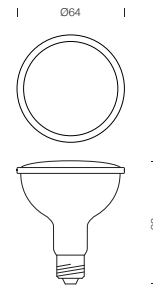

PROJECT : _____
SALE : _____

Lampitude

Product

Dimension

Specification

| | |
|-----------------------|-------------------------------------|
| SERIES | : CGBU-OP5.5W-LED-PAR20 |
| ITEM CODE | : CGBU-OP5.5W-LED-PAR20-2.7K-24D-ND |
| DESCRIPTION | : E27 PAR20 BULB |
| SIZE | : Ø64 X H90 (MM) |
| INSTALLATION | : - |
| DRILL SIZE | : - |
| WEIGHT | : 0.045 KG |
| MATERIAL | : PLASTIC |
| COLOR | : WHITE |
| REFLECTOR | : - |
| DIFFUSER | : PC |
| IP RATING | : 20 |
| LIGHT SOURCES | : LED DOB |
| WATTS | : 5.5W |
| INPUT VOLTAGE | : AC 100-240V 50/60 Hz |
| OUTPUT VOLTAGE | : - |
| CCT | : 2700K |
| CRI | : >80 |
| BEAM ANGLE | : 24° |
| LUMEN POWER | : 525LM |
| AMBIENT TEMP | : -10°C TO +45°C |
| LIFETIME | : 25,000 Hrs |
| CONTROL GEAR | : - |
| ACCESSORIES | : - |
| REMARKS | : NON-DIM |