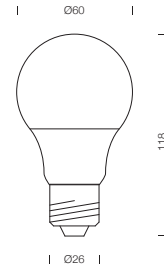

PROJECT : _____
SALE : _____

Lampitude

Product

Dimension

Specification

SERIES	: CGBU-ME12W
ITEM CODE	: CGBU-ME12W-LED-E27-6.5K-A60
DESCRIPTION	: E27 A60 BULB
SIZE	: Ø60 X H118 (MM)
INSTALLATION	: -
DRILL SIZE	: -
WEIGHT	: 0.035 KG
MATERIAL	: PC , ALUMINIUM
COLOR	: WHITE
REFLECTOR	: -
DIFFUSER	: FROSTED
IP RATING	: 20
LIGHT SOURCES	: LED DOB
WATTS	: 12W
INPUT VOLTAGE	: AC 170-240V 50/60 Hz
OUTPUT VOLTAGE	: -
CCT	: 6500K
CRI	: ≥80
BEAM ANGLE	: 200°
LUMEN POWER	: 1121LM
AMBIENT TEMP	: -30°C TO +40°C
LIFETIME	: 15,000 Hrs
CONTROL GEAR	: -
ACCESSORIES	: -
REMARKS	: NON-DIM