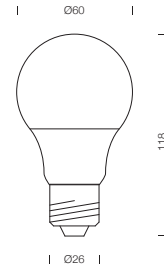

PROJECT : _____
SALE : _____

Lampitude

Product

Dimension

Specification

SERIES	: CGBU-ME12W
ITEM CODE	: CGBU-ME12W-LED-E27-4.0K-A60
DESCRIPTION	: E27 A60 BULB
SIZE	: Ø60 X H118 (MM)
INSTALLATION	: -
DRILL SIZE	: -
WEIGHT	: 0.035 KG
MATERIAL	: PC , ALUMINIUM
COLOR	: WHITE
REFLECTOR	: -
DIFFUSER	: FROSTED
IP RATING	: 20
LIGHT SOURCES	: LED DOB
WATTS	: 12W
INPUT VOLTAGE	: AC 170-240V 50/60 Hz
OUTPUT VOLTAGE	: -
CCT	: 4000K
CRI	: ≥80
BEAM ANGLE	: 200°
LUMEN POWER	: 1087LM
AMBIENT TEMP	: -30°C TO +40°C
LIFETIME	: 15,000 Hrs
CONTROL GEAR	: -
ACCESSORIES	: -
REMARKS	: NON-DIM