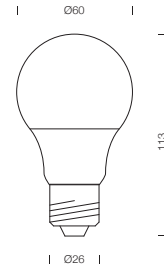

PROJECT : _____
SALE : _____

Lampitude

Product

Dimension

Specification

SERIES	: CGBU-GATA10W
ITEM CODE	: CGBU-GATA10W-LED MOVO-E27-3IN1
DESCRIPTION	: E27 A60 BULB
SIZE	: Ø60 X H113 (MM)
INSTALLATION	: -
DRILL SIZE	: -
WEIGHT	: 0.029
MATERIAL	: PLASTIC , ALUMINIUM
COLOR	: WHITE
REFLECTOR	: -
DIFFUSER	: -
IP RATING	: 20
LIGHT SOURCES	: LED
WATTS	: 10W
INPUT VOLTAGE	: AC 220-240V 50/60 Hz
OUTPUT VOLTAGE	: -
CCT	: 3000K , 4000K , 6500K (3 IN 1)
CRI	: 80
BEAM ANGLE	: 200°
LUMEN POWER	: -
AMBIENT TEMP	: -20°C TO +40°C
LIFETIME	: 15,000 Hrs
CONTROL GEAR	: -
ACCESSORIES	: -
REMARKS	: -