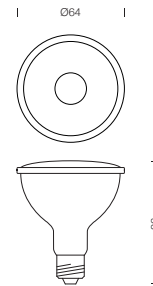

PROJECT : _____
SALE : _____

Lampitude

Product

Dimension

Specification

| | |
|-----------------------|---------------------------------------|
| SERIES | : CGBU-EVE5W-LED-PAR20 |
| ITEM CODE | : CGBU-EVE5W-LED-PAR20-3.0K-38D-ND-G2 |
| DESCRIPTION | : E27 PAR20 BULB |
| SIZE | : Ø64 X H86 (MM) |
| INSTALLATION | : - |
| DRILL SIZE | : - |
| WEIGHT | : 0.052 KG |
| MATERIAL | : PLASTIC |
| COLOR | : WHITE |
| REFLECTOR | : - |
| DIFFUSER | : PC LEN |
| IP RATING | : 20 |
| LIGHT SOURCES | : LED DOB |
| WATTS | : 5W |
| INPUT VOLTAGE | : AC 220-240V 50/60 Hz |
| OUTPUT VOLTAGE | : - |
| CCT | : 3000K |
| CRI | : 80 |
| BEAM ANGLE | : 38° |
| LUMEN POWER | : 522LM |
| AMBIENT TEMP | : -10°C TO +45°C |
| LIFETIME | : 30,000 Hrs |
| CONTROL GEAR | : - |
| ACCESSORIES | : - |
| REMARKS | : NON-DIM |