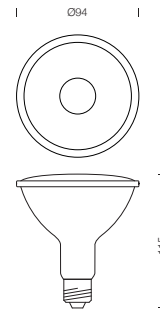

PROJECT : _____
SALE : _____

Lampitude

Product

Dimension

Specification

| | |
|-----------------------|-------------------------------------|
| SERIES | : CGBU-EVE10W-LED-PAR30 |
| ITEM CODE | : CGBU-EVE10W-LED-PAR30-6.5K-25D-ND |
| DESCRIPTION | : E27 PAR30 BULB |
| SIZE | : Ø94 X H115 (MM) |
| INSTALLATION | : - |
| DRILL SIZE | : - |
| WEIGHT | : 0.14 KG |
| MATERIAL | : PLASTIC |
| COLOR | : WHITE |
| REFLECTOR | : - |
| DIFFUSER | : PC LEN |
| IP RATING | : 65 |
| LIGHT SOURCES | : LED DOB |
| WATTS | : 10W |
| INPUT VOLTAGE | : AC 220-240V 50/60 Hz |
| OUTPUT VOLTAGE | : - |
| CCT | : 6500K |
| CRI | : 75 |
| BEAM ANGLE | : 25° |
| LUMEN POWER | : 1150LM |
| AMBIENT TEMP | : -10°C TO +45°C |
| LIFETIME | : 25,000 Hrs |
| CONTROL GEAR | : - |
| ACCESSORIES | : - |
| REMARKS | : NON-DIM |