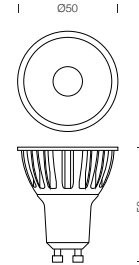

PROJECT : _____
SALE : _____

Lampitude

Product

Dimension

Specification

SERIES	: CGBU-EL
ITEM CODE	: CGBU-EL6.8W-PRO-GU10-PG-DIM-CRI97-4.0K-25D
DESCRIPTION	: GU10 BULB
SIZE	: Ø50 X H58 (MM)
INSTALLATION	: -
DRILL SIZE	: -
WEIGHT	: 0.06 KG
MATERIAL	: PC
COLOR	: BLACK , GREY
REFLECTOR	: -
DIFFUSER	: -
IP RATING	: 20
LIGHT SOURCES	: LED
WATTS	: 6.8W
INPUT VOLTAGE	: AC 220-240V 50/60 Hz
OUTPUT VOLTAGE	: -
CCT	: 4000K
CRI	: 97
BEAM ANGLE	: 25°
LUMEN POWER	: 580LM
AMBIENT TEMP	: -20°C TO +40°C
LIFETIME	: 40,000 Hrs
CONTROL GEAR	: -
ACCESSORIES	: -
REMARKS	: DIMMABLE TRIAC (PHASE-CUT)