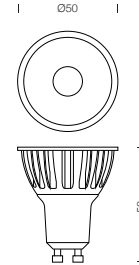

PROJECT : _____
SALE : _____

Lampitude

Product

Dimension

Specification

SERIES	: CGBU-EL
ITEM CODE	: CGBU-EL6.8W-PRO-GU10-PG-DIM-CRI97-3.5K-25D
DESCRIPTION	: GU10 BULB
SIZE	: Ø50 X H58 (MM)
INSTALLATION	: -
DRILL SIZE	: -
WEIGHT	: 0.06 KG
MATERIAL	: PC
COLOR	: BLACK , GREY
REFLECTOR	: -
DIFFUSER	: -
IP RATING	: 20
LIGHT SOURCES	: LED
WATTS	: 6.8W
INPUT VOLTAGE	: AC 220-240V 50/60 Hz
OUTPUT VOLTAGE	: -
CCT	: 3500K
CRI	: 97
BEAM ANGLE	: 25°
LUMEN POWER	: 560LM
AMBIENT TEMP	: -20°C TO +40°C
LIFETIME	: 40,000 Hrs
CONTROL GEAR	: -
ACCESSORIES	: -
REMARKS	: DIMMABLE TRIAC (PHASE-CUT)