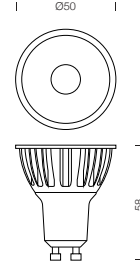

PROJECT : _____
SALE : _____

Lampitude

Product

Dimension

Specification

SERIES	: CGBU-EL
ITEM CODE	: CGBU-EL6.8W-PRO-GU10-PG-DIM-CRI97-3.5K-15D
DESCRIPTION	: GU10 BULB
SIZE	: Ø50 X H58 (MM)
INSTALLATION	: -
DRILL SIZE	: -
WEIGHT	: 0.06 KG
MATERIAL	: PC
COLOR	: BLACK , GREY
REFLECTOR	: -
DIFFUSER	: -
IP RATING	: 20
LIGHT SOURCES	: LED
WATTS	: 6.8W
INPUT VOLTAGE	: AC 220-240V 50/60 Hz
OUTPUT VOLTAGE	: -
CCT	: 3500K
CRI	: 97
BEAM ANGLE	: 15°
LUMEN POWER	: 560LM
AMBIENT TEMP	: -20°C TO +40°C
LIFETIME	: 40,000 Hrs
CONTROL GEAR	: -
ACCESSORIES	: -
REMARKS	: DIMMABLE TRIAC (PHASE-CUT)