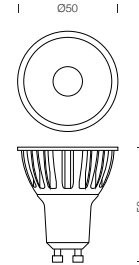

PROJECT : _____
SALE : _____

Lampitude

Product

Dimension

Specification

SERIES	: CGBU-EL
ITEM CODE	: CGBU-EL6.8W-PRO-GU10-PG-DIM-CRI97-3.0K-25D
DESCRIPTION	: GU10 BULB
SIZE	: Ø50 X H58 (MM)
INSTALLATION	: -
DRILL SIZE	: -
WEIGHT	: 0.06 KG
MATERIAL	: PC
COLOR	: BLACK , GREY
REFLECTOR	: -
DIFFUSER	: -
IP RATING	: 20
LIGHT SOURCES	: LED
WATTS	: 6.8W
INPUT VOLTAGE	: AC 220-240V 50/60 Hz
OUTPUT VOLTAGE	: -
CCT	: 3000K
CRI	: 97
BEAM ANGLE	: 25°
LUMEN POWER	: 540LM
AMBIENT TEMP	: -20°C TO +40°C
LIFETIME	: 40,000 Hrs
CONTROL GEAR	: -
ACCESSORIES	: -
REMARKS	: DIMMABLE TRIAC (PHASE-CUT)