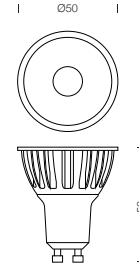

PROJECT : _____
SALE : _____

Lampitude

Product

Dimension

Specification

SERIES	: CGBU-EL
ITEM CODE	: CGBU-EL6.8W-PRO-GU10-PG-DIM-CRI97-3.0K-15D
DESCRIPTION	: GU10 BULB
SIZE	: Ø50 X H58 (MM)
INSTALLATION	: -
DRILL SIZE	: -
WEIGHT	: 0.06 KG
MATERIAL	: PC
COLOR	: BLACK , GREY
REFLECTOR	: -
DIFFUSER	: -
IP RATING	: 20
LIGHT SOURCES	: LED
WATTS	: 6.8W
INPUT VOLTAGE	: AC 220-240V 50/60 Hz
OUTPUT VOLTAGE	: -
CCT	: 3000K
CRI	: 97
BEAM ANGLE	: 15°
LUMEN POWER	: 540LM
AMBIENT TEMP	: -20°C TO +40°C
LIFETIME	: 40,000 Hrs
CONTROL GEAR	: -
ACCESSORIES	: -
REMARKS	: DIMMABLE TRIAC (PHASE-CUT)