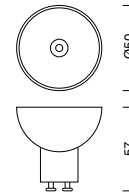

PROJECT : _____
SALE : _____

Lampitude

Product

Dimension

Specification

SERIES	: LED GU10 7W 24D
ITEM CODE	: CGBU-AU-EN7W-GU10-24D-DIM-3.0K
DESCRIPTION	: LED BULB
SIZE	: Ø50 X H57 (MM)
WEIGHT	: -
MATERIAL	: PLASTIC
COLOR	: WHITE
IP RATING	: 20
LIGHT SOURCES	: LED
SOCKET	: GU10 X 1
WATTS	: 7W
INPUT VOLTAGE	: 220-240V AC/50-60 Hz
POWER FACTOR	: -
CRI	: -
BEAM ANGLE	: 24°
LIMINOUS FLUX	: 3000K / 630LM
DIMMING RANGE	: 0-100%
LIFETIME	: 25,000 Hrs
ACCESSORIES	: -
REMARKS	: DIMMABLE